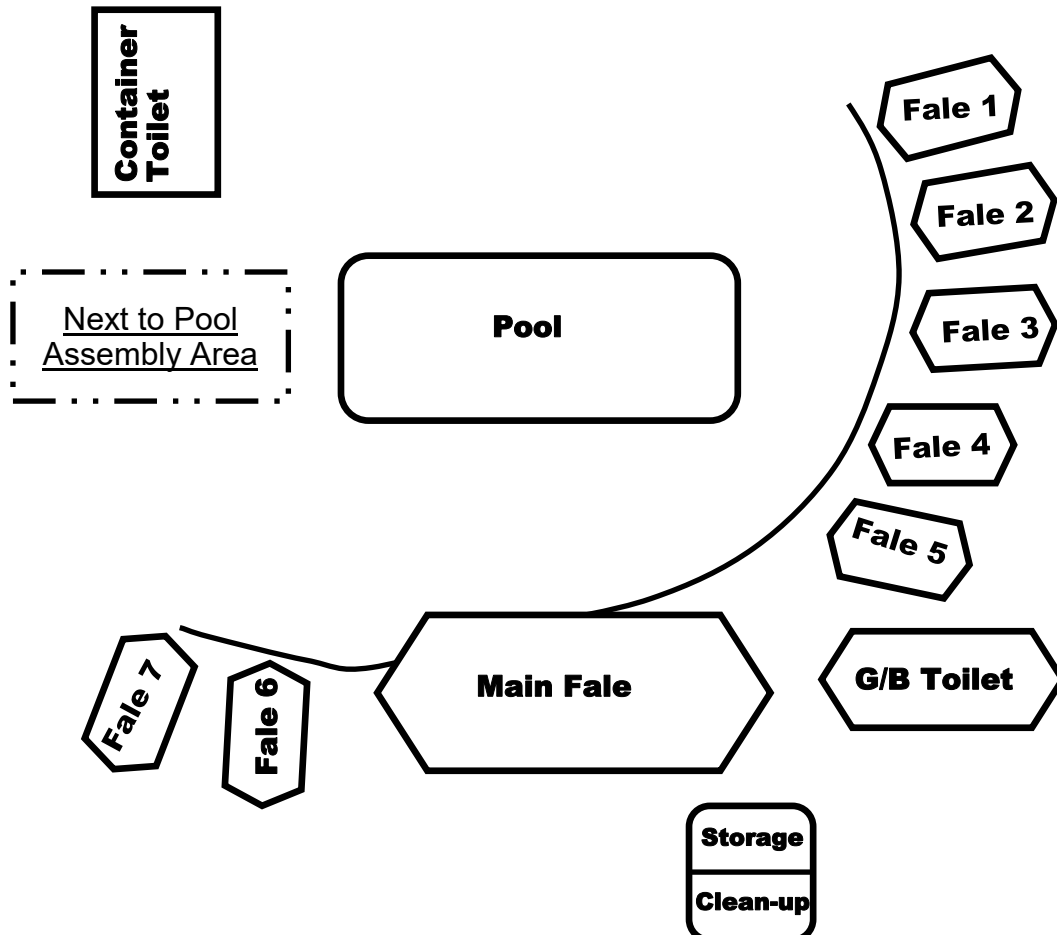

H & S MANUAL - 3 - EMERGENCY INSTRUCTIONS—VILLAGE CAMP

PAGE	CONTENTS
2.	FIRE OR MAJOR DISASTER EVACUATION NOTICE
3.	FIRE WARDEN CHECK LIST FOR DORMS AND OTHER ROOMS

MAJOR DISASTER EVACUATION NOTICE

Determine type of disaster
(Flood, Fire, Earthquake, Cyclone).

- In case of Fire Smoke alarms in cabins will sound alarm (Alarm cannot be manually turned off with same switch.)
- In case of other disasters (Flood, Earthquake, and Cyclone) manually sound the alarm and notify people ASAP

Fire/ Flood/ Earthquake:

- All people **evacuate all buildings and activities** and move to the **assembly area** next to pool.
- **Fire extinguishers** is located in main Fale.
- **Account for all people present** in liaison with group supervisor and their host.
- **Do not return to buildings until all clear has been given by Chief Warden.**

Cyclone:

- All people evacuate all building and **move to the Dining Hall** in main camp for cover.
- All Electricity is shut down.
- Account for all people present in liaison with group supervisor and their host.
- Do not exit **the dining hall** until the all clear has been given by chief warden.